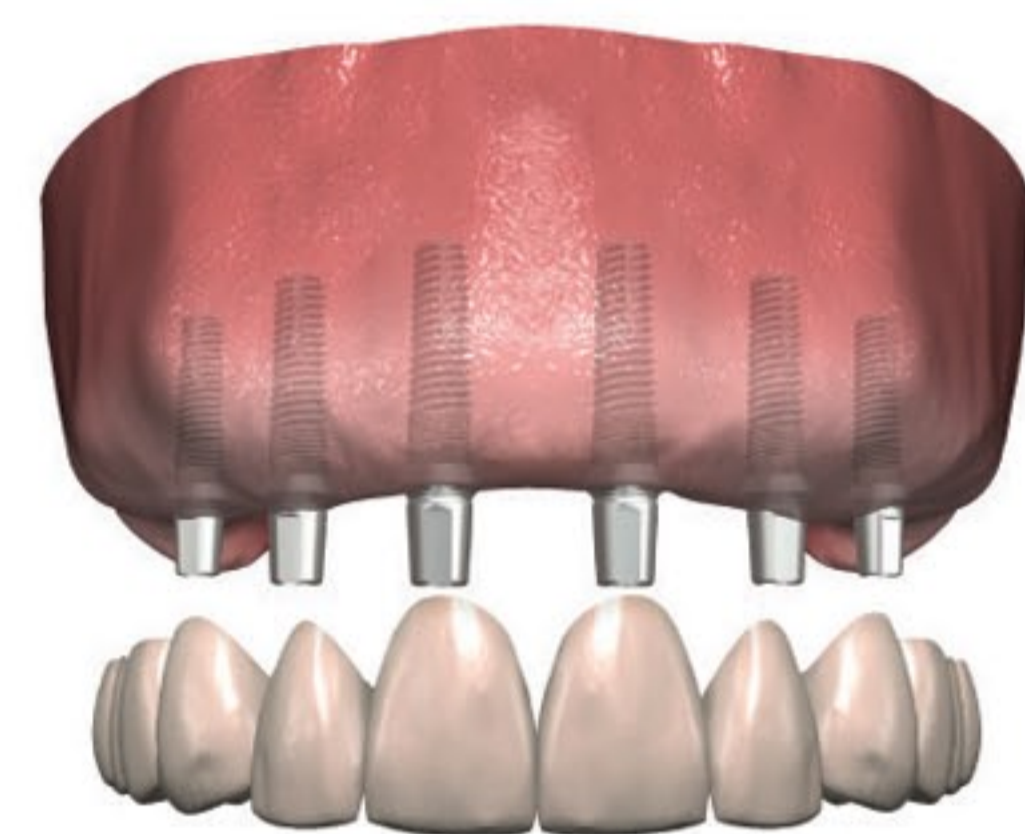

Using Implant Direct® Devices
Made in America
www.realchoiceimplants.com

We Change Lives Every Day with Dental Implants and Beautiful New Teeth

Single Tooth Replacement

Full Arch Cemented Bridge

Multiple Teeth Cemented Bridge

Full Arch Screw-in Bridge

Implant Retained Overdenture

Implant Supported Overdenture

Dr. Ronald Lessem
4990 70th St,
San Diego, CA 92115
619-255-7480

www.realchoiceimplants.com/Lessem/