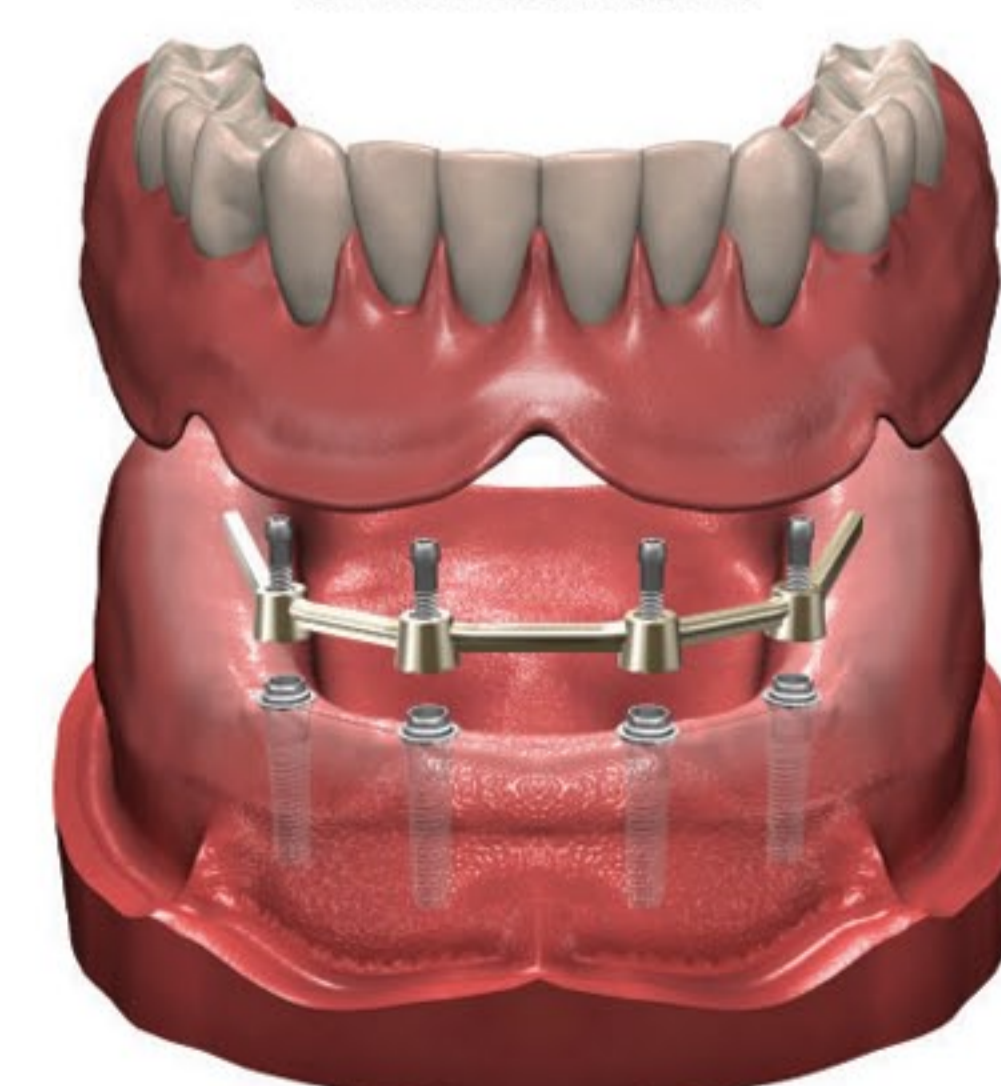

Using Implant Direct® Devices
Made in America
www.realchoiceimplants.com

We Change Lives Every Day with Dental Implants and Beautiful New Teeth

Single Tooth Replacement

Full Arch Cemented Bridge

Multiple Teeth Cemented Bridge

Full Arch Screw-in Bridge

Implant Retained Overdenture

Implant Supported Overdenture

Dr. Ronald Lessem
4990 70th St,
San Diego, CA 92115
619-255-7480

www.realchoiceimplants.com/Lessem/