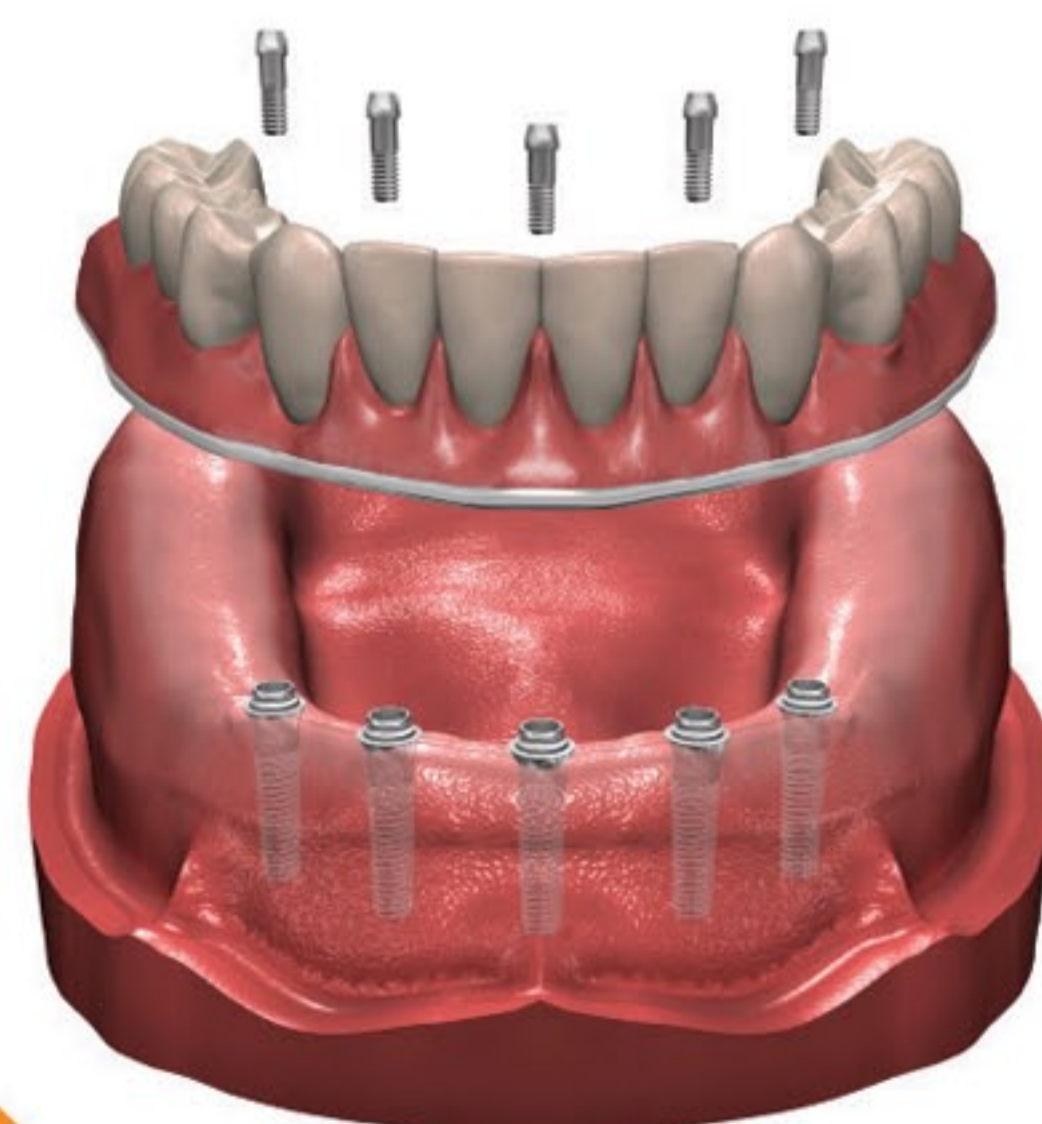

Using Implant Direct® Devices
Made in America
www.realchoiceimplants.com

We Change Lives Every Day with Dental Implants and Beautiful New Teeth

Single Tooth Replacement

Full Arch Cemented Bridge

Multiple Teeth Cemented Bridge

Full Arch Screw-in Bridge

Implant Retained Overdenture

Implant Supported Overdenture

Dr. Ronald Lessem
4990 70th St,
San Diego, CA 92115
619-255-7480

www.realchoiceimplants.com/Lessem/